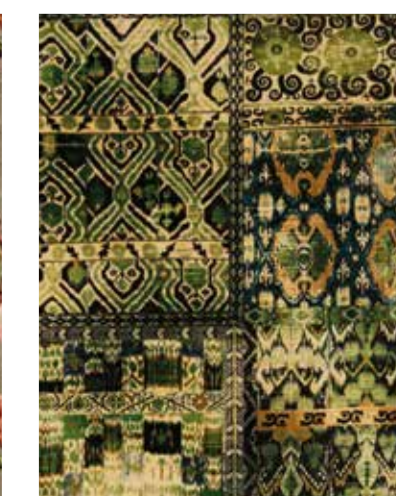

INDUS VELVET BF10826/440
12 COLOURWAYS (COROMANDEL VELVETS)

INDUS FLOWER BP10820/2
5 COLOURWAYS (COROMANDEL SMALL PRINTS)

ALMA BP10821/3
5 COLOURWAYS (COROMANDEL SMALL PRINTS)

CHERBURY BP10822/1
4 COLOURWAYS (COROMANDEL SMALL PRINTS)

POPPY PAISLEY BP10823/3
5 COLOURWAYS (COROMANDEL SMALL PRINTS)

SEED POD BP10824/2
3 COLOURWAYS (COROMANDEL SMALL PRINTS)

POMEGRANATE BP10825.3
5 COLOURWAYS (COROMANDEL SMALL PRINTS)

CALIFORNIA BP10813/4
5 COLOURWAYS (SIGNATURE VELVETS)

NYMPHEUS BP10814/2
4 COLOURWAYS (SIGNATURE VELVETS)

ROCKBIRD BP10815/2
2 COLOURWAYS (SIGNATURE VELVETS)

PETROPOLIS BP10816/1
4 COLOURWAYS (SIGNATURE VELVETS)

ORIENTAL GARDEN BP10817/1
2 COLOURWAYS (SIGNATURE VELVETS)

ORIENTAL BIRD BP10818/2
2 COLOURWAYS (SIGNATURE VELVETS)

BAKER IRIS BP10819/1
2 COLOURWAYS (SIGNATURE VELVETS)

RIO BP10628/6
3 COLOURWAYS (SIGNATURE VELVETS)

GP & J BAKER

UK Sales: +44 (0)1202 266 700
Export Enquiries: +44 (0)1202 266 996
sales@gpjbaker.com